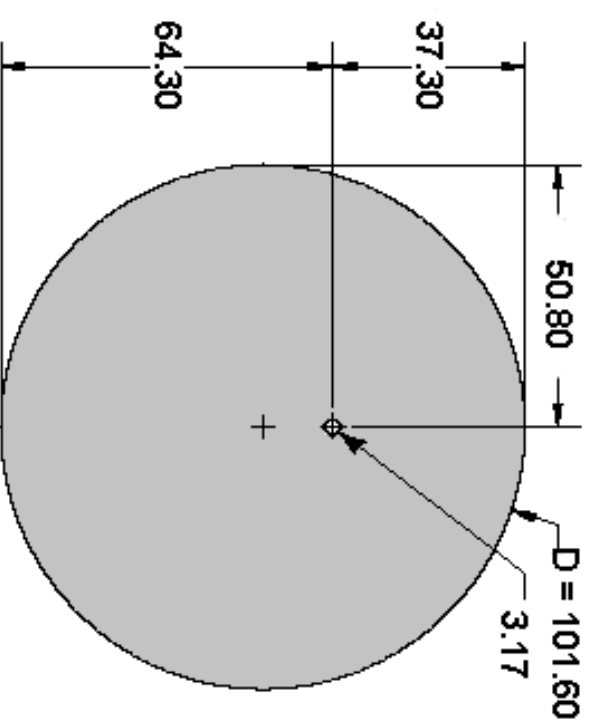

Rear View

Side View

Front View

Patch Details

Reflector Details

Dimensions: mm

2.4 GHz LHCP PATCH ANTENNA - K3TZ

2.4 GHz LHCP PATCH ANTENNA
DRAWN BY: TIM ZIBRAT - K3TZ
OPTIMIZED ZUNVW DESIGN
15 NOVEMBER 2001