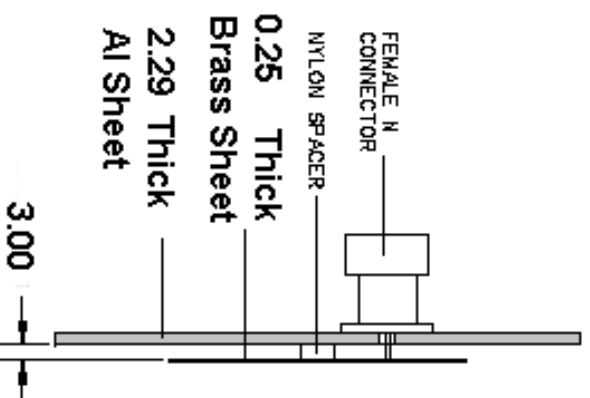

Rear View

Side View

Front View

Patch Details

Reflector Details

Dimensions: mm

2.4 GHz LHCP PATCH ANTENNA - K3TZ

2.4 GHz LHCP PATCH ANTENNA
DRAWN BY: TIM ZIBRAT - K3TZ
OPTIMIZED ZUNVW DESIGN
15 NOVEMBER 2001