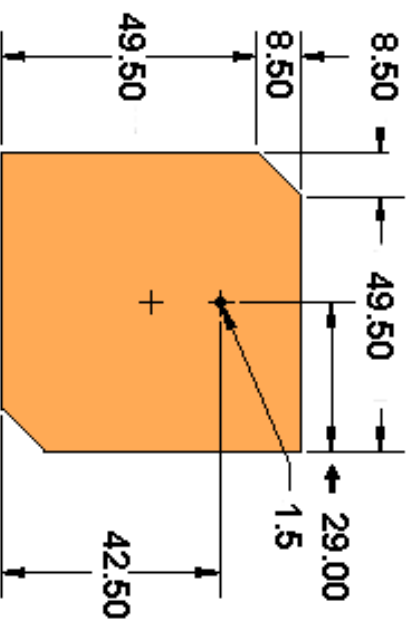

Rear View

Side View

Front View

Patch Details

Reflector Details

Dimensions: mm

2.4 GHz LHCP PATCH ANTENNA - K3TZ

2.4 GHz LHCP PATCH ANTENNA
DRAWN BY: TIM ZIBRAT - K3TZ
OPTIMIZED ZUNVW DESIGN
15 NOVEMBER 2001